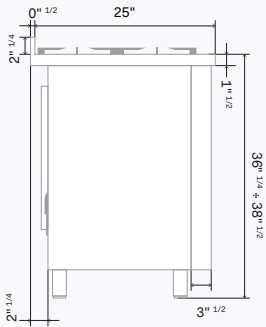

# Nostalgie, Professional Plus

Mod. /inches	A	B
UP30N / UP30W	5	26 <sup>1</sup> / <sub>8</sub>
UP36N / UP36W	7 <sup>3</sup> / <sub>8</sub>	7
UPD40N / UPD40W	4 <sup>3</sup> / <sub>8</sub>	3 <sup>7</sup> / <sub>8</sub>
UP48N / UP48W	5 <sup>1</sup> / <sub>2</sub>	5 <sup>1</sup> / <sub>2</sub>
UP60N / UP60W	7 <sup>1</sup> / <sub>2</sub>	6 <sup>7</sup> / <sub>8</sub>

Rear view  
-UP30

Rear view

Side view

Side view UP30

UP30N / UP30W

UP36N / UP36W

UPD40N / UPD40W

UP48N / UP48W