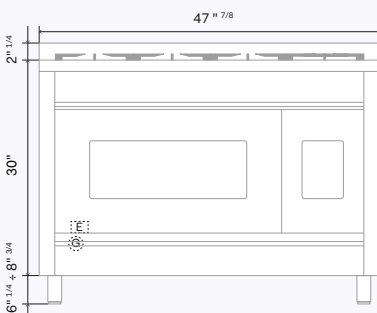

# Nostalgie, Professional Plus

Mod. /inches	A	B
UP30N / UP30W	5	26 <sup>1</sup> / <sub>8</sub>
UP36N / UP36W	7 <sup>3</sup> / <sub>8</sub>	7
UPD40N / UPD40W	4 <sup>3</sup> / <sub>8</sub>	3 <sup>7</sup> / <sub>8</sub>
UP48N / UP48W	5 <sup>1</sup> / <sub>2</sub>	5 <sup>1</sup> / <sub>2</sub>
UP60N / UP60W	7 <sup>1</sup> / <sub>2</sub>	6 <sup>7</sup> / <sub>8</sub>

Rear view  
-UP30

Rear view

Side view

Side view UP30

UP30N / UP30W

UP36N / UP36W

UPD40N / UPD40W

UP48N / UP48W