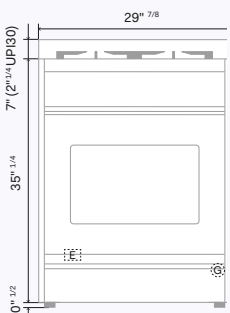

# Nostalgie, Professional Plus

Mod. /inches	A	B
UP30N / UP30W	5	26 <sup>1</sup> / <sub>8</sub>
UP36N / UP36W	7 <sup>3</sup> / <sub>8</sub>	7
UPD40N / UPD40W	4 <sup>3</sup> / <sub>8</sub>	3 <sup>7</sup> / <sub>8</sub>
UP48N / UP48W	5 <sup>1</sup> / <sub>2</sub>	5 <sup>1</sup> / <sub>2</sub>
UP60N / UP60W	7 <sup>1</sup> / <sub>2</sub>	6 <sup>7</sup> / <sub>8</sub>

Rear view  
-UP30

Rear view

Side view

Side view UP30

UP30N / UP30W

UP36N / UP36W

UPD40N / UPD40W

UP48N / UP48W