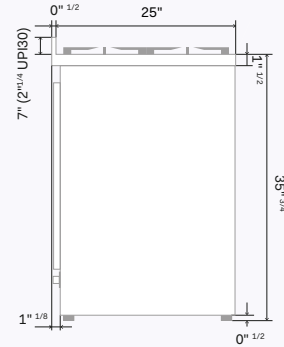

# Nostalgie, Professional Plus

Mod. /inches	A	B
UP30N / UP30W	5	26 <sup>1</sup> / <sub>8</sub>
UP36N / UP36W	7 <sup>3</sup> / <sub>8</sub>	7
UPD40N / UPD40W	4 <sup>3</sup> / <sub>8</sub>	3 <sup>7</sup> / <sub>8</sub>
UP48N / UP48W	5 <sup>1</sup> / <sub>2</sub>	5 <sup>1</sup> / <sub>2</sub>
UP60N / UP60W	7 <sup>1</sup> / <sub>2</sub>	6 <sup>7</sup> / <sub>8</sub>

Rear view  
-UP30

Rear view

Side view

Side view UP30

UP30N / UP30W

UP36N / UP36W

UPD40N / UPD40W

UP48N / UP48W