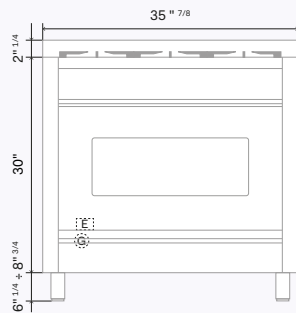

# Nostalgie, Professional Plus

Mod. /inches	A	B
UP30N / UP30W	5	26 <sup>1</sup> / <sub>8</sub>
UP36N / UP36W	7 <sup>3</sup> / <sub>8</sub>	7
UPD40N / UPD40W	4 <sup>3</sup> / <sub>8</sub>	3 <sup>7</sup> / <sub>8</sub>
UP48N / UP48W	5 <sup>1</sup> / <sub>2</sub>	5 <sup>1</sup> / <sub>2</sub>
UP60N / UP60W	7 <sup>1</sup> / <sub>2</sub>	6 <sup>7</sup> / <sub>8</sub>

Rear view  
-UP30

Rear view

Side view

Side view UP30

UP30N / UP30W

UP36N / UP36W

UPD40N / UPD40W

UP48N / UP48W