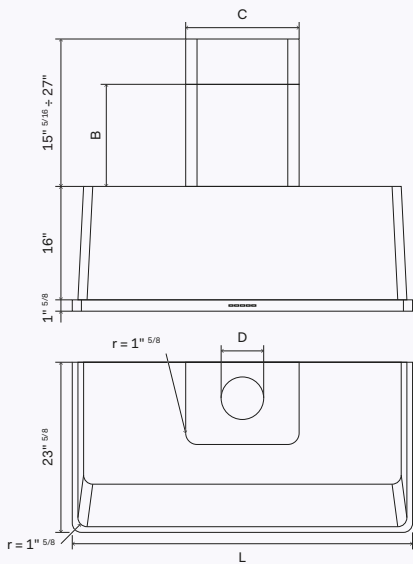

UAM

Wall-mounted extraction hood

Color range

Body

White - WH

Antique white - AW

Stainless steel - SS

Graphite matt - MG

Glossy black - BK

Blue - MB

Burgundy red - BU

Emerald green - EG

Blue grey - BG

Optional RAL Classic
+ $ 1400.00

Finishes

Frames

Stainless steel