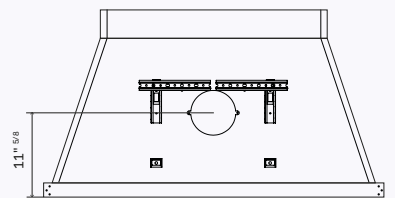

UANB

Wall-mounted extraction hood

Color range

Body

White - WH

Antique white - AW

Stainless steel - SS

Graphite matt - MG

Glossy black - BK

Blue - MB

Burgundy red - BU

Emerald green - EG

Blue grey - BG

Optional RAL Classic - RA
+ $ 1400.00

Finishes

Frames

Brass - G

Copper - P

Chrome - C

Burnished - B