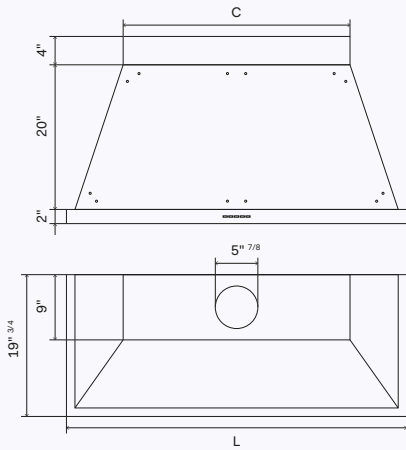

UANB

Wall-mounted extraction hood

Color range

Body

White - WH

Antique white - AW

Stainless steel - SS

Graphite matt - MG

Glossy black - BK

Blue - MB

Burgundy red - BU

Emerald green - EG

Blue grey - BG

Optional RAL Classic - RA
+ $ 1400.00

Finishes

Frames

Brass - G

Copper - P

Chrome - C

Burnished - B