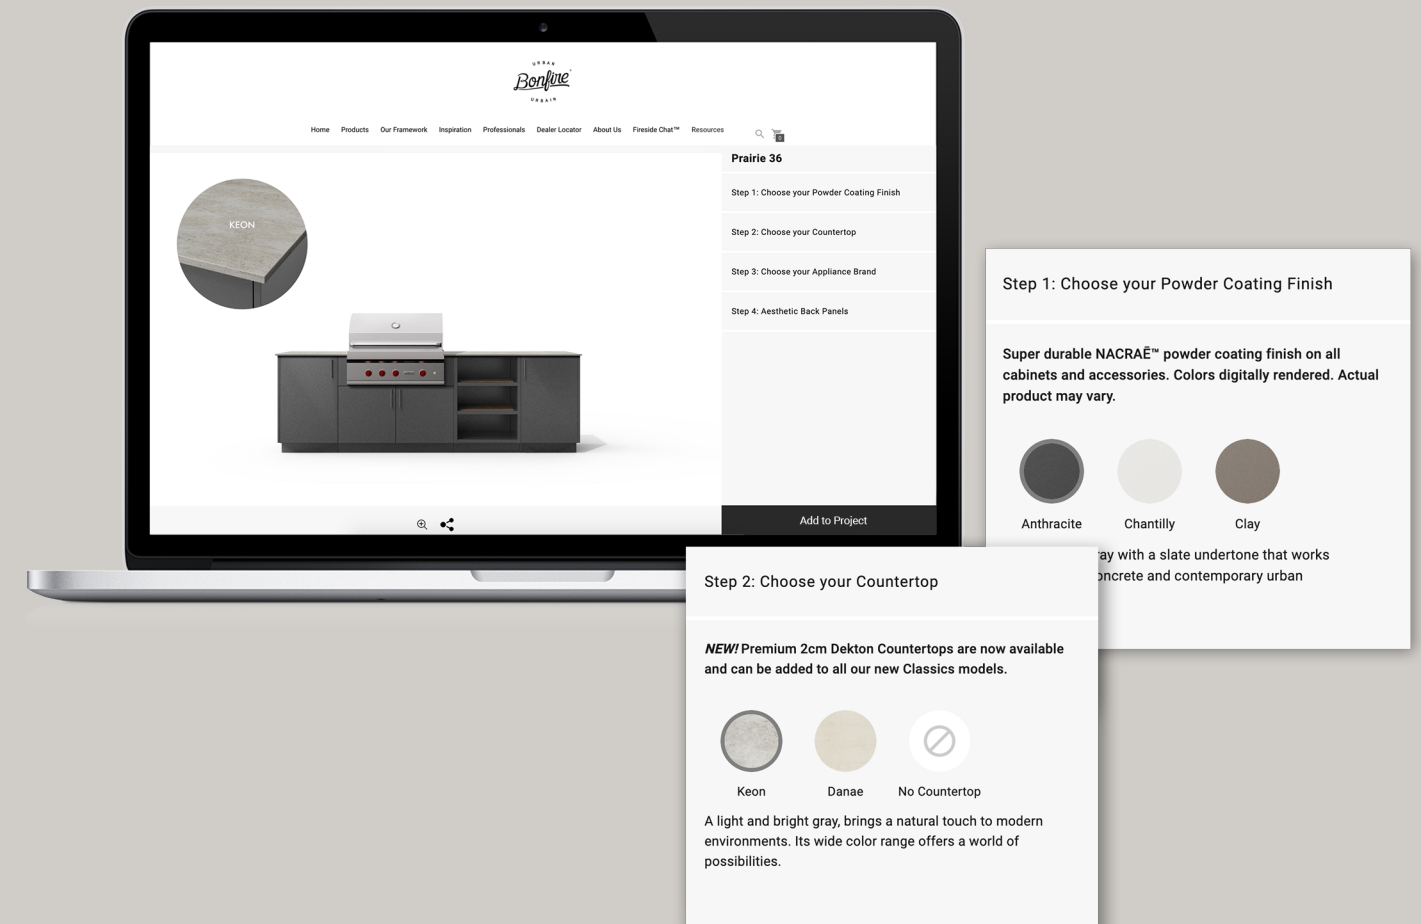

Sink & Faucet

Outdoor grade stainless steel BLANCO sink and FRANKE faucet.

Steps to Your Kitchen Outdoors

You can personalise your Urban Bonfire outdoor kitchen with our

NEW Customizer Online Tool

at urbanbonfire.com