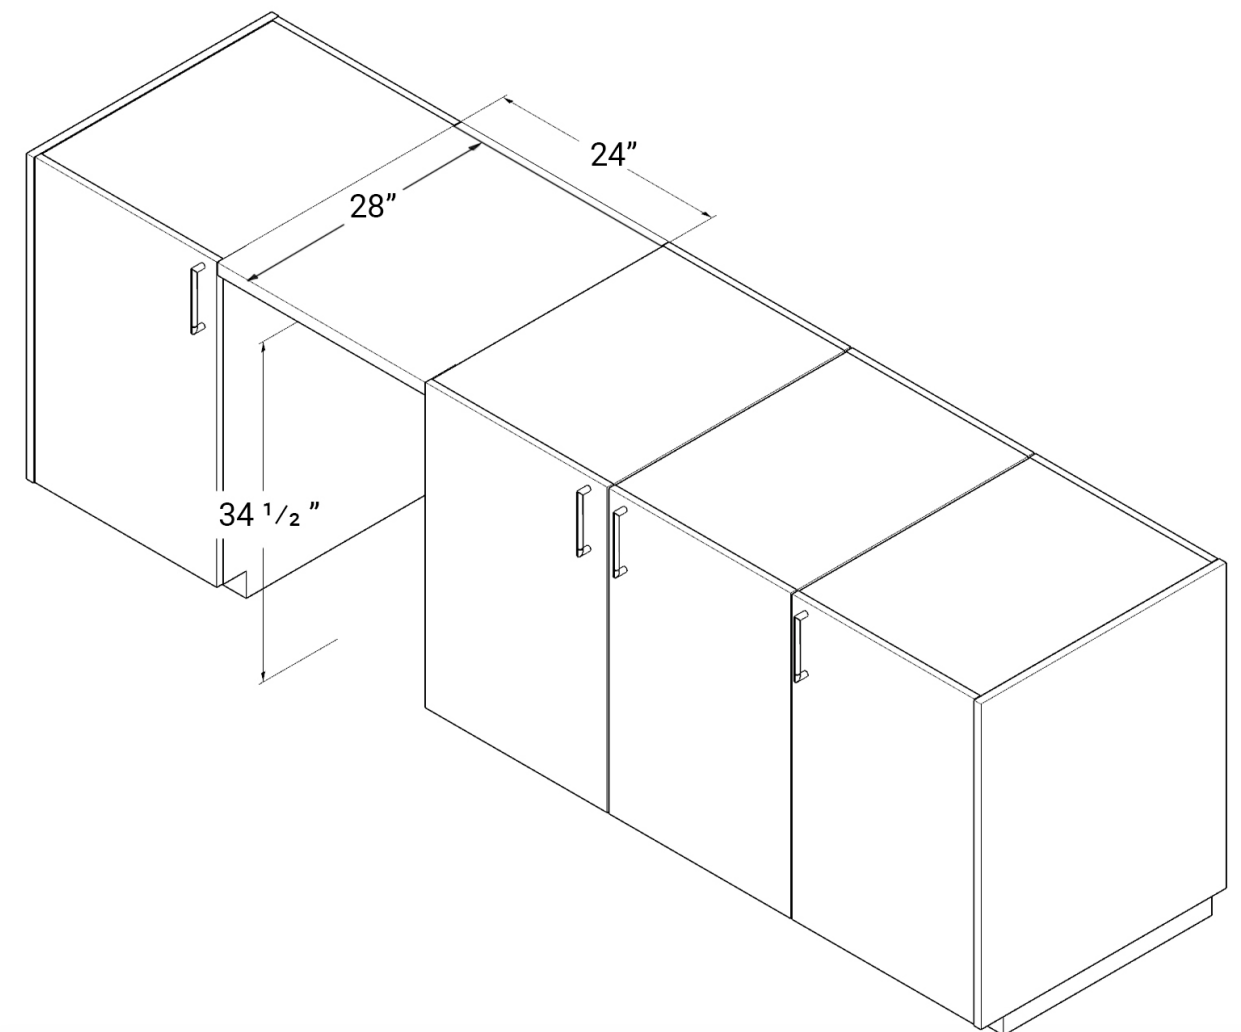

STEP 4

Your Appliances (supplied by others)

Our Classics program is compatible with world-leading outdoor cooking appliance brands. To verify your equipment compatibility, contact design@urbanbonfire.com

	Brand	36" Built-in Grill	42" Built-in Grill
	Alfresco	ALXE-36 | ALX2-36	ALXE-42 | ALX2-42
	Artisan by Alfresco	ART2-36 | ARTP-36 | ART-36 | AAEP-36 | AAE-36	ARTP-42
	DCS	BE1-36 | BH1-36	BH1-36R + ASH6-36 | BE1-36 + ASE6-36
	Edgestar	GRL36	GRL42
	Hestan Outdoor	GXBR36 | BR36	GXBR42 | BR42
	Aspire by Hestan	E36 | EXB36	E42 | EXB42
	Kalamazoo Outdoor Gourmet	-	K42DB
	Lynx Professional	LF36ATR | L36ATR | L36TR | L36R-3	L42ATR | L42TR | L42R-3
	Sedona by Lynx	L600 | L600R | L600PS | L600PSR	L700 | L700R | L700PS | L700PSR
	Twin Eagles	TE1BQ36RS | TEBQ36__	TE1BQ42RS | TEBQ42__
	XO Appliances	XOGRILL36	XOGRILL42
	Wolf	OG36	OG42

Cut-out Dimensions for Undercounter Outdoor Refrigerator

Urban Bonfire's Classics Program has been developed for easy compatibility with all major brands of 24" outdoor undercounter appliances. Please make sure the required cut-out of your appliance does not exceed the dimensions shown below.

NOTE: Appliance is not included and not provided by Urban Bonfire®.