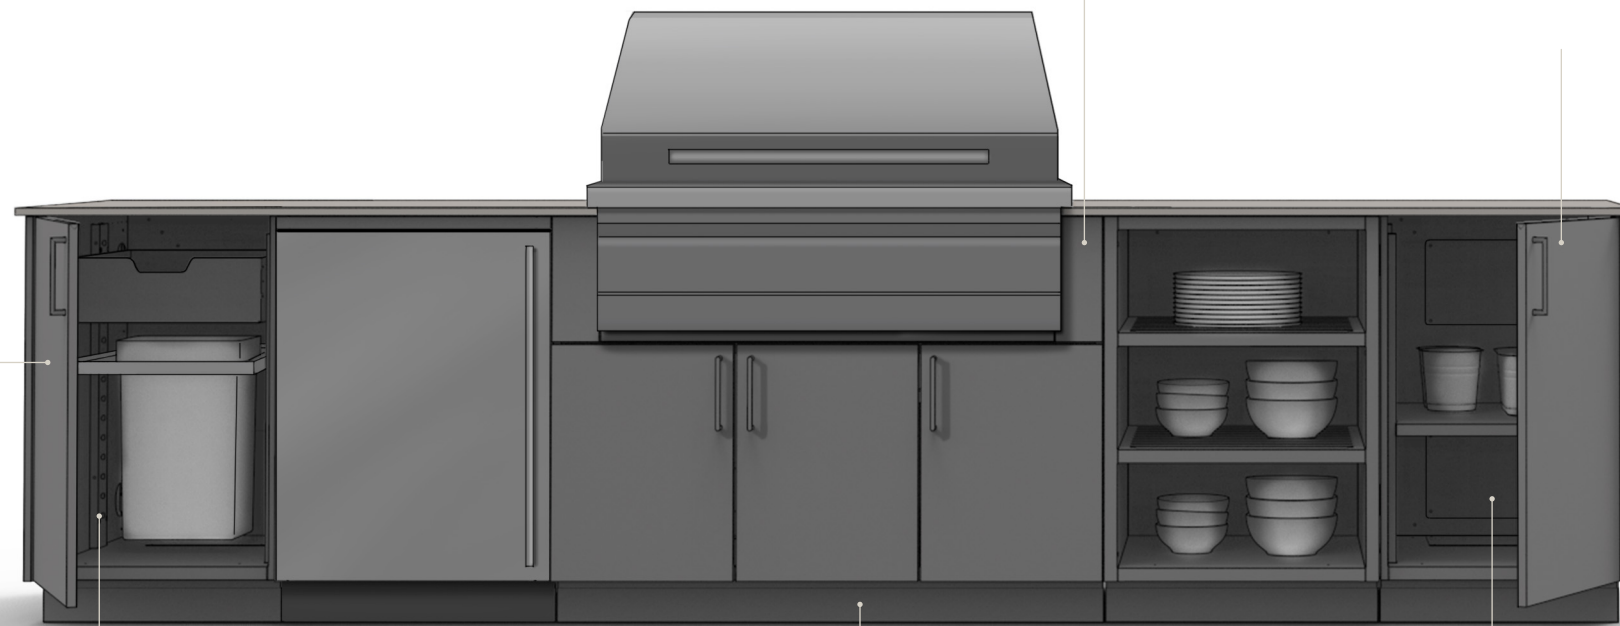

The Urban Bonfire® Classics Framework

The Urban Bonfire Classics Collection offers a selection of our most popular outdoor kitchen configurations, colors and accessories. Designed to fit various spaces and entertainment needs, our series feature functional storage, sinks and faucets, and compatibility with industry-leading brands.

Compatibility

Custom trim kits for compatibility with major outdoor appliance brands and models. See our [Compatibility Chart](#) for more details.

NACRAË™ Finish

Super durable NACRAË™ powder coating finish included on all cabinets and accessories.

Countertop NEW

Premium Dekton® Countertops, available in two finishes.

Construction

- Non-combustible thick gauge marine grade aluminum
- Outdoor grade 304 stainless steel hardware